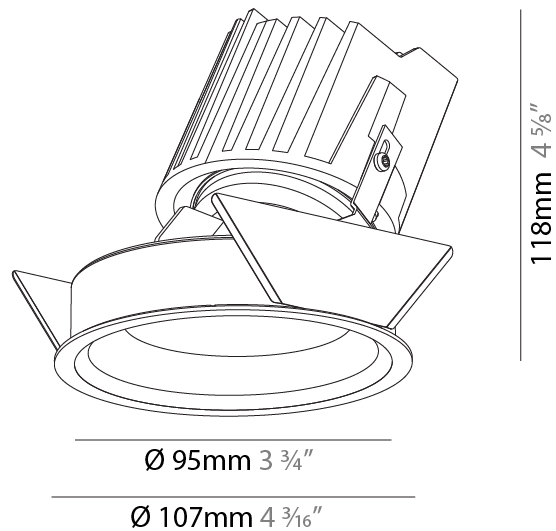

GENERAL

Series: Bioniq
Subseries: Bioniq Round Wallwash
Brand: Prolicht
Division: Architectural
Mounting Type: Recessed
Mounting Location: Ceiling
Subcategory: Downlight

PHYSICAL

Shape: Round
Diameter (mm): 107
Diameter (in): 4 3/16
Height (mm): 118
Height (in): 4 5/8
Ceiling Thickness (mm): 10 / 12.5 / 15
Ceiling Thickness (in): 3/8 or 1/2 or 9/16
Min. Recessing Depth (mm): 140
Min. Recessing Depth (in): 5 1/2
Light Distribution: Adjustable / Asymmetric
Weight (kg): 0.456
Weight (lbs): 1
Fixture Finish: SSR / BKV / CWI / CRY / HAB / UFT / ITA / RUA / FTG / MYG / LOD / PUS / FRO / FUP / KIA / POP / BLS / SPG / MEY / GOH / GUM / CHC / COM / ABZ / JAG / OBR / MOS / ROR
Fixture Material: Aluminum Die Cast
Cut-out Measurements: 98mm / 3 7/8"

ELECTRICAL

Lamp Type: LED (Zhaga Standard)
Total Output Wattage (W): 15
Dimming: Dali Dimming
Driver Included: No
Driver Location: Recessed Housing
Driver Type: Constant Current - 120Vac
Housing: See components
Input Voltage (V): 120
Constant Current (MA): 350

LED

Number of LEDs: 1
Color Temperature (°K): Warm Dim
Max. Delivered Lumen (lm): 850
Nominal Lumen (lm): 1140
CRI: >90 CRI
Lamp Life (hrs): 50000

OPTICAL

Reflector: 20 / 40 / 60
Adjustability: Fixed

RATINGS AND CERTIFICATIONS

Certified By: Certified for North American Standards
IP rating: IP20