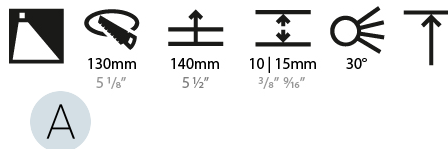

### PHYSICAL

Shape: Round  
 Diameter (mm): 139  
 Diameter (in): 5 1/2  
 Height (mm): 126  
 Height (in): 4 15/16  
 Ceiling Thickness (mm): 10 / 12.5 / 15  
 Ceiling Thickness (in): 3/8 or 1/2 or 9/16  
 Min. Recessing Depth (mm): 140  
 Min. Recessing Depth (in): 5 1/2  
 Light Distribution: Adjustable / Asymmetric  
 Weight (kg): 0.811  
 Weight (lbs): 1.79  
 Fixture Finish: SSR / BKV / CWI / CRY / HAB / UFT / ITA / RUA / FTG / MYG / LOD / PUS / FRO / FUP / KIA / POP / BLS / SPG / MEY / GOH / GUM / CHC / COM / ABZ / JAG / OBR / MOS / ROR  
 Fixture Material: Aluminum Die Cast  
 Cut-out Measurements: 130mm / 5 1/8"

### RATINGS AND CERTIFICATIONS

Certified By: Certified for North American Standards  
 IP rating: IP20

126mm 4 15/16"

Ø 125mm 4 15/16"

Ø 139mm 5 1/2"