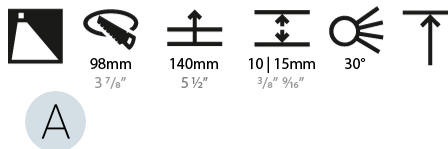

PHYSICAL

Shape: Round
Diameter (mm): 107
Diameter (in): 4 3/16
Height (mm): 118
Height (in): 4 5/8
Ceiling Thickness (mm): 10 / 12.5 / 15
Ceiling Thickness (in): 3/8 or 1/2 or 9/16
Min. Recessing Depth (mm): 140
Min. Recessing Depth (in): 5 1/2
Light Distribution: Adjustable / Asymmetric
Weight (kg): 0.473
Weight (lbs): 1.04
Fixture Finish: SSR / BKV / CWI / CRY / HAB / UFT / ITA / RUA / FTG / MYG / LOD / PUS / FRO / FUP / KIA / POP / BLS / SPG / MEY / GOH / GUM / CHC / COM / ABZ / JAG / OBR / MOS / ROR
Fixture Material: Aluminum Die Cast
Cut-out Measurements: 98mm / 3 7/8"

ELECTRICAL

Lamp Type: LED (Zhaga Standard)
Input Wattage (W): 16.5
Total Output Wattage (W): 14
Dimming: Tri-Mode (Non-Dimming and Phase Dimming (120Vac only) and 0-10V Dimming)
Driver Included: No
Driver Location: Recessed Housing
Driver Type: Constant Current - Universal
Driver Class: Class 2
Housing: See components
Input Voltage (V): 120 - 277
Constant Current (MA): 350

LED

Number of LEDs: 1
Color Temperature (°K): 2700 / 3000 / 3500 / 4000
Max. Delivered Lumen (lm): 1030 / 1070 / 1117 / 1140
Nominal Lumen (lm): 1386 / 1438 / 1511 / 1542
CRI: >90 CRI
Lamp Life (hrs): 50000

OPTICAL

Reflector: 20 / 40 / 60
Adjustability: Fixed

RATINGS AND CERTIFICATIONS

Certified By: Certified for North American Standards
IP rating: IP20